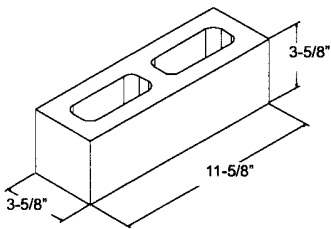

## SOLID BLOCK

**8" x 8" x 16" \*\***

\*\* INDICATES SPECIAL ORDER

# SOLID SLOPE BLOCK

**8" x 4" x 16" \*\***  
**SLOPE BLOCK**  
CAN BE  
MANUFACTURED  
WITH CORES

**12" x 8" x 16" \*\***  
**SLOPE BLOCK**

**8" x 8" x 16" \*\***  
**SLOPE BLOCK**

**12" x 4" x 16" \*\***  
**SLOPE BLOCK**

# 4" BLOCK

**4" x 4" x 8"**  
**JUMBO**

**4" x 8" x 8"**

**4" x 4" x 12" \*\***

Bullnose Radius @ 2"  
**4" x 8" x 8" \*\***  
**SBN**

**4" x 4" x 16"**

Bullnose Radius @ 2"  
**4" x 8" x 8" \*\***  
**DBN**