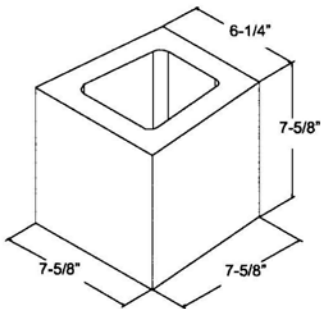

# REGULAR BLOCK

**SOLID BLOCK**

**1" x 4" x 16"**  
**CRACKER**

**2-1/4" x 4" x 16"**  
**ROMAN**

**2" x 2-1/4" x 16"**  
**FISHSTICK**

**2" x 4" x 16"**

**4" x 4" x 8" \*\***

**4" x 4" x 12" \*\***

## SOLID BLOCK

**8" x 8" x 16" \*\***

\*\* INDICATES SPECIAL ORDER

# 8" BLOCK

Bullnose Radius @ 2"  
**8" x 8" x 8" \*\***  
**SBN**

Bullnose Radius @ 2"  
**8" x 8" x 8" \*\***  
**DBN**

**8" x 8" x 8"**

**8" x 8" x 8" \*\***  
**LINTEL**

**8" x 8" x 8" \*\***  
**4' RADIUS**

**8" x 8" x 16"**

\*\* INDICATES SPECIAL ORDER

WESTERN BLOCK CO.