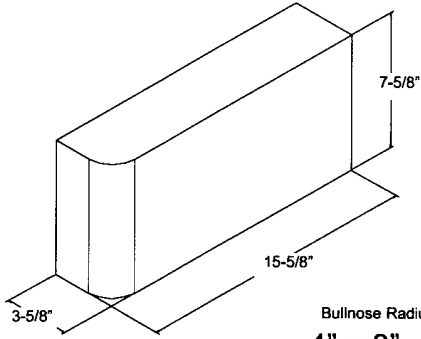

# REGULAR BLOCK

**SOLID BLOCK**

**1" x 4" x 16"**  
**CRACKER**

**2-1/4" x 4" x 16"**  
**ROMAN**

**2" x 2-1/4" x 16"**  
**FISHSTICK**

**2" x 4" x 16"**

**4" x 4" x 8" \*\***

**4" x 4" x 12" \*\***

# SOLID BLOCK

Bullnose Radius @ 2"  
**4" x 8" x 16" \*\***  
**SBN**  
AVAILABLE IN  
DBN & SBNEE

**4" x 4" x 16" \*\***

**6" x 2" x 16" \*\***

**6" x 4" x 16" \*\***

**8" x 4" x 8" \*\***

**8" x 2" x 16"**

## SOLID BLOCK

**8" x 8" x 16" \*\***

\*\* INDICATES SPECIAL ORDER