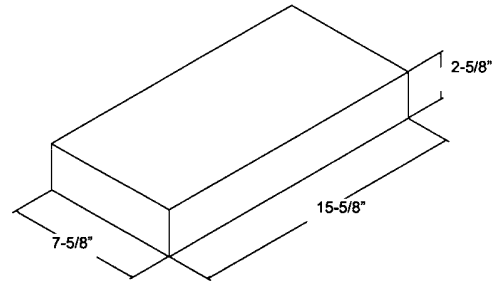

# SOLID BLOCK

Bullnose Radius @ 2"  
**4" x 8" x 16" \*\***  
**SBN**  
AVAILABLE IN  
DBN & SBNEE

**4" x 4" x 16" \*\***

**6" x 2" x 16" \*\***

**6" x 4" x 16" \*\***

**8" x 4" x 8" \*\***

**8" x 2" x 16"**

\*\* INDICATES SPECIAL ORDER

**SOLID BLOCK**

**8" x 4" x 12" \*\***

**8" x 3" x 16"**

**8" x 4" x 16"**

**8" x 4" x 16" \*\***  
**ROUND TOP**

**12" x 4" x 12" \*\***

**12" x 4" x 16"**

## SOLID BLOCK

**8" x 8" x 16" \*\***

\*\* INDICATES SPECIAL ORDER

# 10" BLOCK

10" x 4" x 16" \*\*  
OFFSET CORE

10" x 8" x 16" \*\*  
DCBB

10" x 8" x 8" \*\*

10" x 8" x 16" \*\*

\*\* INDICATES SPECIAL ORDER

WESTERN BLOCK CO.