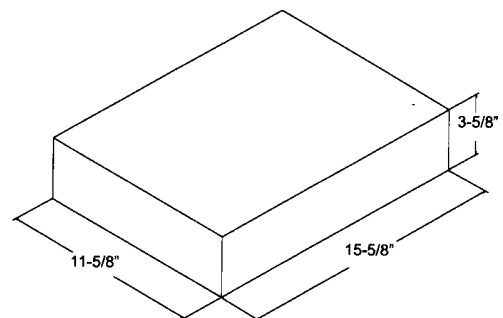

# SOLID BLOCK

Bullnose Radius @ 2"  
**4" x 8" x 16" \*\***  
**SBN**  
AVAILABLE IN  
DBN & SBNEE

**4" x 4" x 16" \*\***

**6" x 2" x 16" \*\***

**6" x 4" x 16" \*\***

**8" x 4" x 8" \*\***

**8" x 2" x 16"**

\*\* INDICATES SPECIAL ORDER

**SOLID BLOCK**

**8" x 4" x 12" \*\***

**8" x 3" x 16"**

**8" x 4" x 16"**

**8" x 4" x 16" \*\***  
**ROUND TOP**

**12" x 4" x 12" \*\***

**12" x 4" x 16"**

## SOLID BLOCK

**8" x 8" x 16" \*\***

\*\* INDICATES SPECIAL ORDER

# 10" BLOCK

10" x 4" x 16" \*\*  
OFFSET CORE

10" x 8" x 16" \*\*  
DCBB

10" x 8" x 8" \*\*

10" x 8" x 16" \*\*

\*\* INDICATES SPECIAL ORDER

WESTERN BLOCK CO.