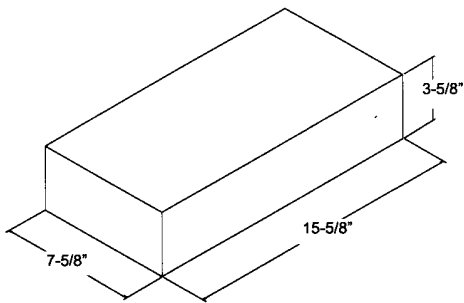

# SOLID BLOCK

Bullnose Radius @ 2"  
**4" x 8" x 16" \*\***  
**SBN**  
AVAILABLE IN  
DBN & SBNEE

**4" x 4" x 16" \*\***

**6" x 2" x 16" \*\***

**6" x 4" x 16" \*\***

**8" x 4" x 8" \*\***

**8" x 2" x 16"**

\*\* INDICATES SPECIAL ORDER

**SOLID BLOCK**

**8" x 4" x 12" \*\***

**8" x 3" x 16"**

**8" x 4" x 16"**

**8" x 4" x 16" \*\***  
**ROUND TOP**

**12" x 4" x 12" \*\***

**12" x 4" x 16"**

## SOLID BLOCK

**8" x 8" x 16" \*\***

\*\* INDICATES SPECIAL ORDER

# 10" BLOCK

10" x 4" x 16" \*\*  
OFFSET CORE

10" x 8" x 16" \*\*  
DCBB

10" x 8" x 8" \*\*

10" x 8" x 16" \*\*

\*\* INDICATES SPECIAL ORDER

WESTERN BLOCK CO.