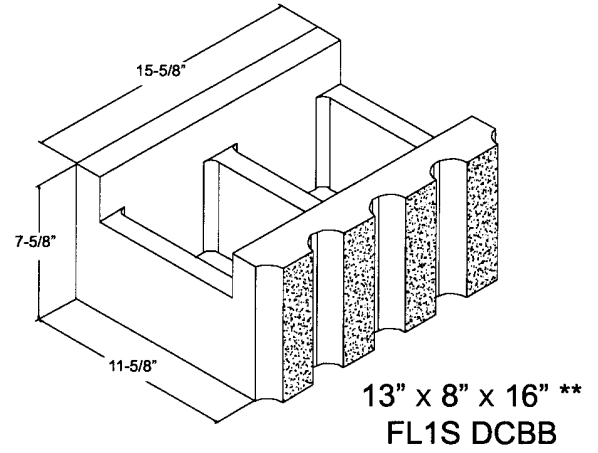

# FLUTED BLOCK

9" x 8" x 16" \*\*  
FL1S DCBB

9" x 8" x 16" \*\*  
FL1S

13" x 8" x 8" \*\*  
FL1S

\*\* INDICATES SPECIAL ORDER

# FLUTED BLOCK

**FLUTED BLOCK  
DIMENSIONS**

\*\* INDICATES SPECIAL ORDER

WESTERN BLOCK CO.

# SONORA BLOCK

7" x 8" x 16" \*\*  
SN1S

7" x 8" x 16" \*\*  
SN1S DCBB

7" x 8" x 8" \*\*  
SN1S

9" x 8" x 8" \*\*  
SN1S

9" x 8" x 8" \*\*  
SN1S1E

9" x 8" x 16" \*\*  
SN1S1E

\*\* INDICATES SPECIAL ORDER

# SONORA BLOCK

9" x 8" x 8" \*\*  
SN1S 4' RADIUS

9" x 8" x 16" \*\*  
SN1S DCBB

9" x 8" x 16" \*\*  
SN1S

9" x 8" x 16" \*\*  
SN1S SBBB

\*\* INDICATES SPECIAL ORDER

WESTERN BLOCK CO.