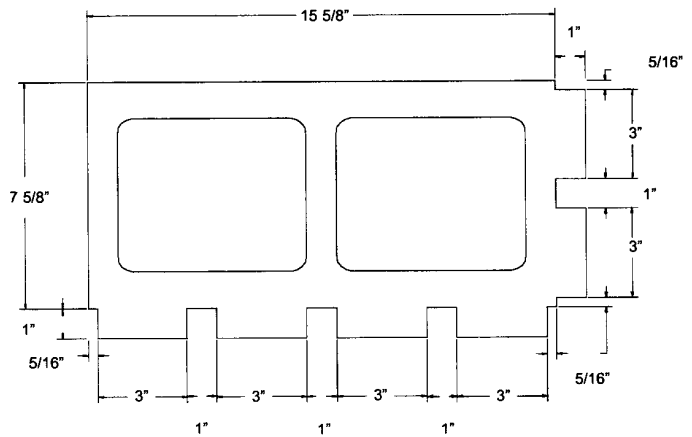

# FLUTED BLOCK

**FLUTED BLOCK  
DIMENSIONS**

\*\* INDICATES SPECIAL ORDER

WESTERN BLOCK CO.

# SONORA BLOCK

7" x 8" x 16" \*\*  
SN1S

7" x 8" x 16" \*\*  
SN1S DCBB

7" x 8" x 8" \*\*  
SN1S

9" x 8" x 8" \*\*  
SN1S

9" x 8" x 8" \*\*  
SN1S1E

9" x 8" x 16" \*\*  
SN1S1E

\*\* INDICATES SPECIAL ORDER

# SONORA BLOCK

9" x 8" x 8" \*\*  
SN1S 4' RADIUS

9" x 8" x 16" \*\*  
SN1S DCBB

9" x 8" x 16" \*\*  
SN1S

9" x 8" x 16" \*\*  
SN1S SBBB

\*\* INDICATES SPECIAL ORDER

WESTERN BLOCK CO.

# SONORA BLOCK

**13" x 8" x 8" \*\***  
**SN1S**

**13" x 8" x 16" \*\***  
**SN1S**

**13" x 8" x 16" \*\***  
**SN1S DCBB**

\*\* INDICATES SPECIAL ORDER