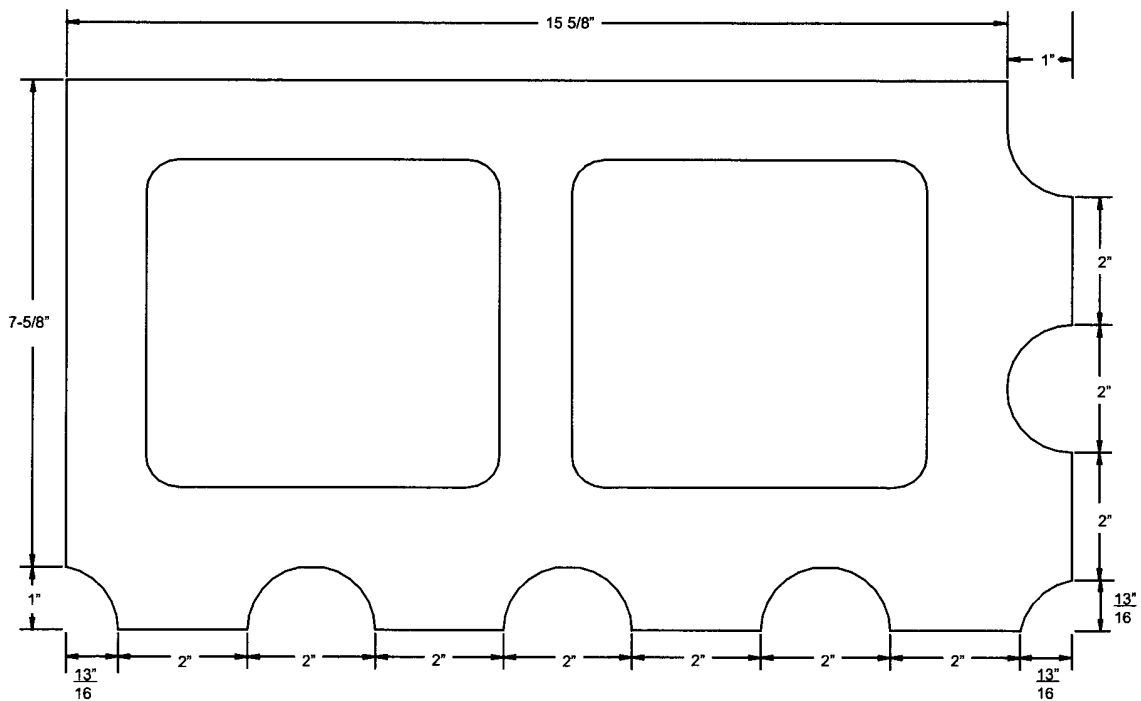

# FLUTED BLOCK

9" x 8" x 16" \*\*  
FL1S DCBB

9" x 8" x 16" \*\*  
FL1S

13" x 8" x 8" \*\*  
FL1S

\*\* INDICATES SPECIAL ORDER

# FLUTED BLOCK

**FLUTED BLOCK  
DIMENSIONS**

\*\* INDICATES SPECIAL ORDER

WESTERN BLOCK CO.

# SONORA BLOCK

7" x 8" x 16" \*\*  
SN1S

7" x 8" x 16" \*\*  
SN1S DCBB

7" x 8" x 8" \*\*  
SN1S

9" x 8" x 8" \*\*  
SN1S

9" x 8" x 8" \*\*  
SN1S1E

9" x 8" x 16" \*\*  
SN1S1E

\*\* INDICATES SPECIAL ORDER

# SONORA BLOCK

9" x 8" x 8" \*\*  
SN1S 4' RADIUS

9" x 8" x 16" \*\*  
SN1S DCBB

9" x 8" x 16" \*\*  
SN1S

9" x 8" x 16" \*\*  
SN1S SBBB

\*\* INDICATES SPECIAL ORDER

WESTERN BLOCK CO.